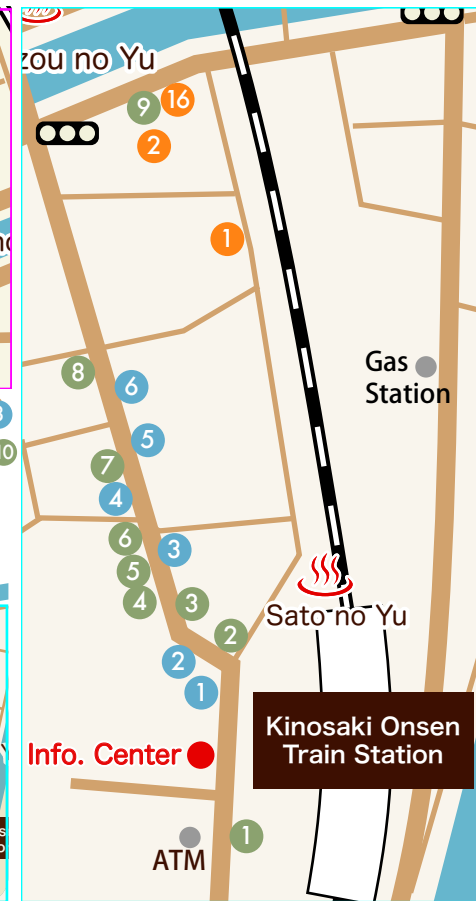

Kinosaki Gourmet Walking Guide

Cafes	
1	Cafe Sorella
2	Ama Cafe (海女 茶屋)
3	Coffee & tea house Yumeya (夢屋)
4	Coffee shop Noba (ノバ)
5	Coffee Club (城崎珈琲倶楽部)
6	Cafe Yushima (ゆしま)
7	Cafe Moa (喫茶 萌阿)
8	Sara no Ki (沙羅の木)
9	Cae M's Style Nagomi (なごみ)
10	Soba Hirai (ひら位)
11	Kinosaki Juice Saika (菜果)
12	Rana (ラーナ)
13	Cafe Koyama (カフェこやま)
14	Creamery Sofuto Studio (そふと工房)
15	Japanese cafe Rin (凛)
16	Kinosaki Sweets Chaya
17	Dori Cafe
18	Gelato Chaya (チャヤ)
19	Cafe Scorpio (スコルピオ)
20	Cafe Chaya (みはらしカフェ茶屋)